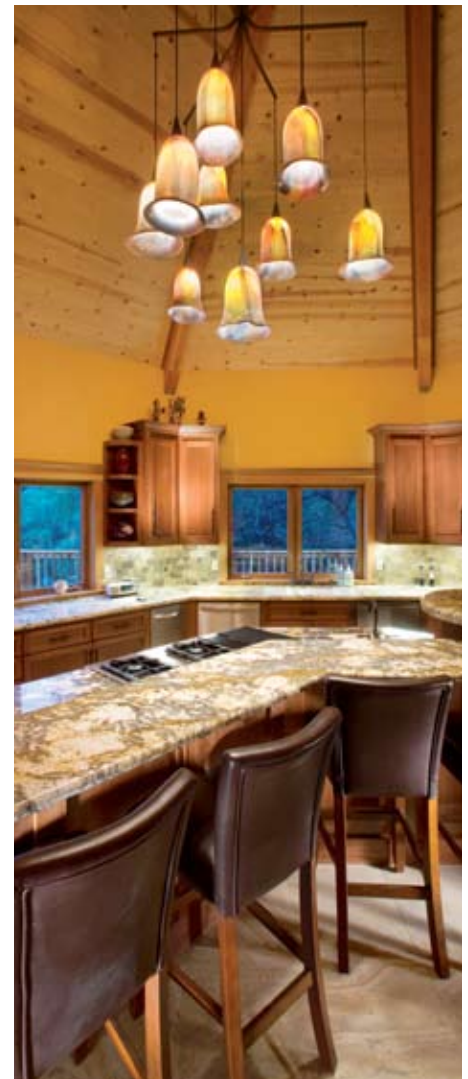

This colorful chandelier is a warm welcome home in the front entry (above) The high ceilings serve as a wonderful canvas to show off this custom pendant chandelier

projects range from simple pendant lighting to a stunning 35-piece ceiling sculpture. A Sierra foothills client recently added Nicholson Blown Glass throughout their home including the entryway, kitchen and stairwell. “The Nicholsons understood our vision and made it a reality,” remarks Sandra, the homeowner. The artistic glass blended well with the sophisticated rustic home design. To make sure the process went smoothly, the builder, Ferrera Construction, coordinated the glass installation with Rick and Janet.

With this operation, the customer becomes a part of the process. “Colors and spatial needs factor in to the customized pieces,” says Janet Nicholson. “It does require good listening and